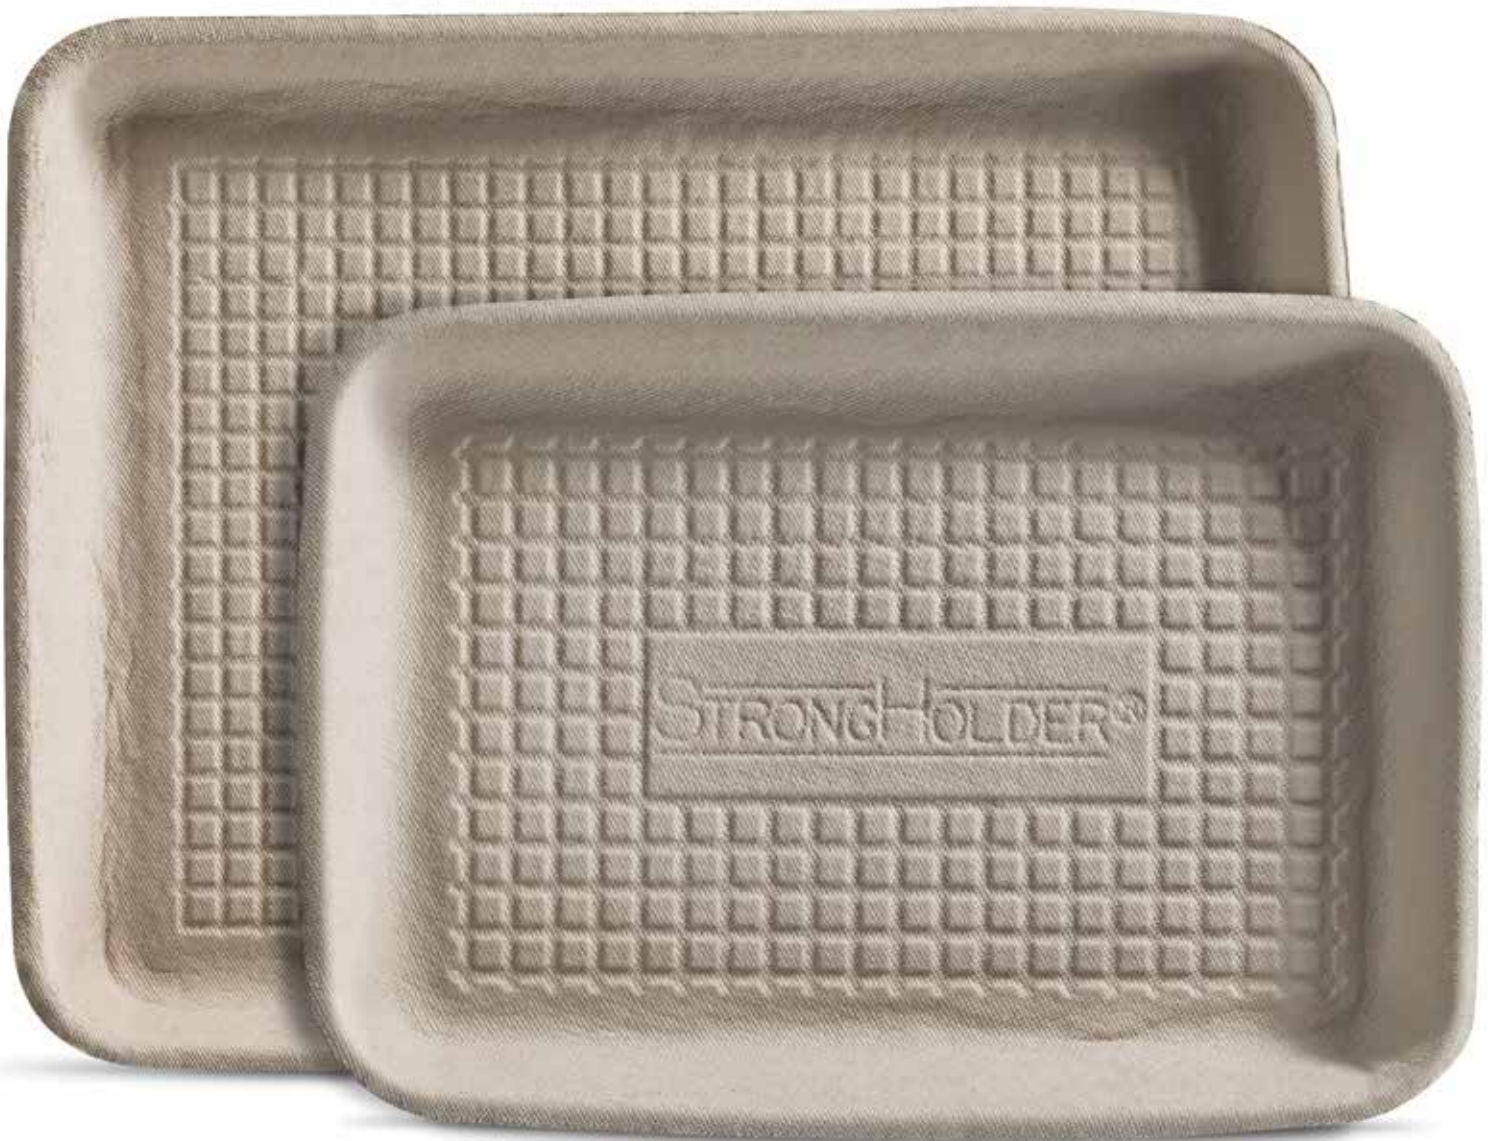

StrongHolder[®] molded fiber cup carriers & trays

Serve customers with confidence with sturdy StrongHolder[®] molded fiber cup carriers and trays.

BY

Huhtamaki

Molded fiber cup carriers & trays

- Strength in design stabilizes eight to 44-ounce cups
- One, two or four cup holders and carrying options
- Tip and spill resistant and ready to use
- Made from 100% recycled material
- Easily recognized by T-Slot™ configuration
- Made in the USA

The T-slot design in the cup well of the carrier is a registered trademark of Huhtamaki, Inc.

*Shrink-wrap pack consists of two 150-count bundles strapped together for a pack of 300.

†Packed in heavy-duty reclosable bags marked with the UPC barcodes for re-sale.

Molded fiber trays

StrongHolder[®] Trays

Item	Item Description	Case Pack	Case Weight	Case Cube	Inner Pack	Case Dimensions			Pallet	
					Bags/Pieces	Length	Width	Height	Ti	Hi
20917	Huhtamaki Beige Tray 6" X 8" X 1"	500	19.35	3.00	(1/500)	24.25	12.50	17.13	6	6
20815	Huhtamaki Beige Tray 9" X 12" X 1"	250	28.57	3.66	(1/250)	23.31	13.31	20.38	6	5